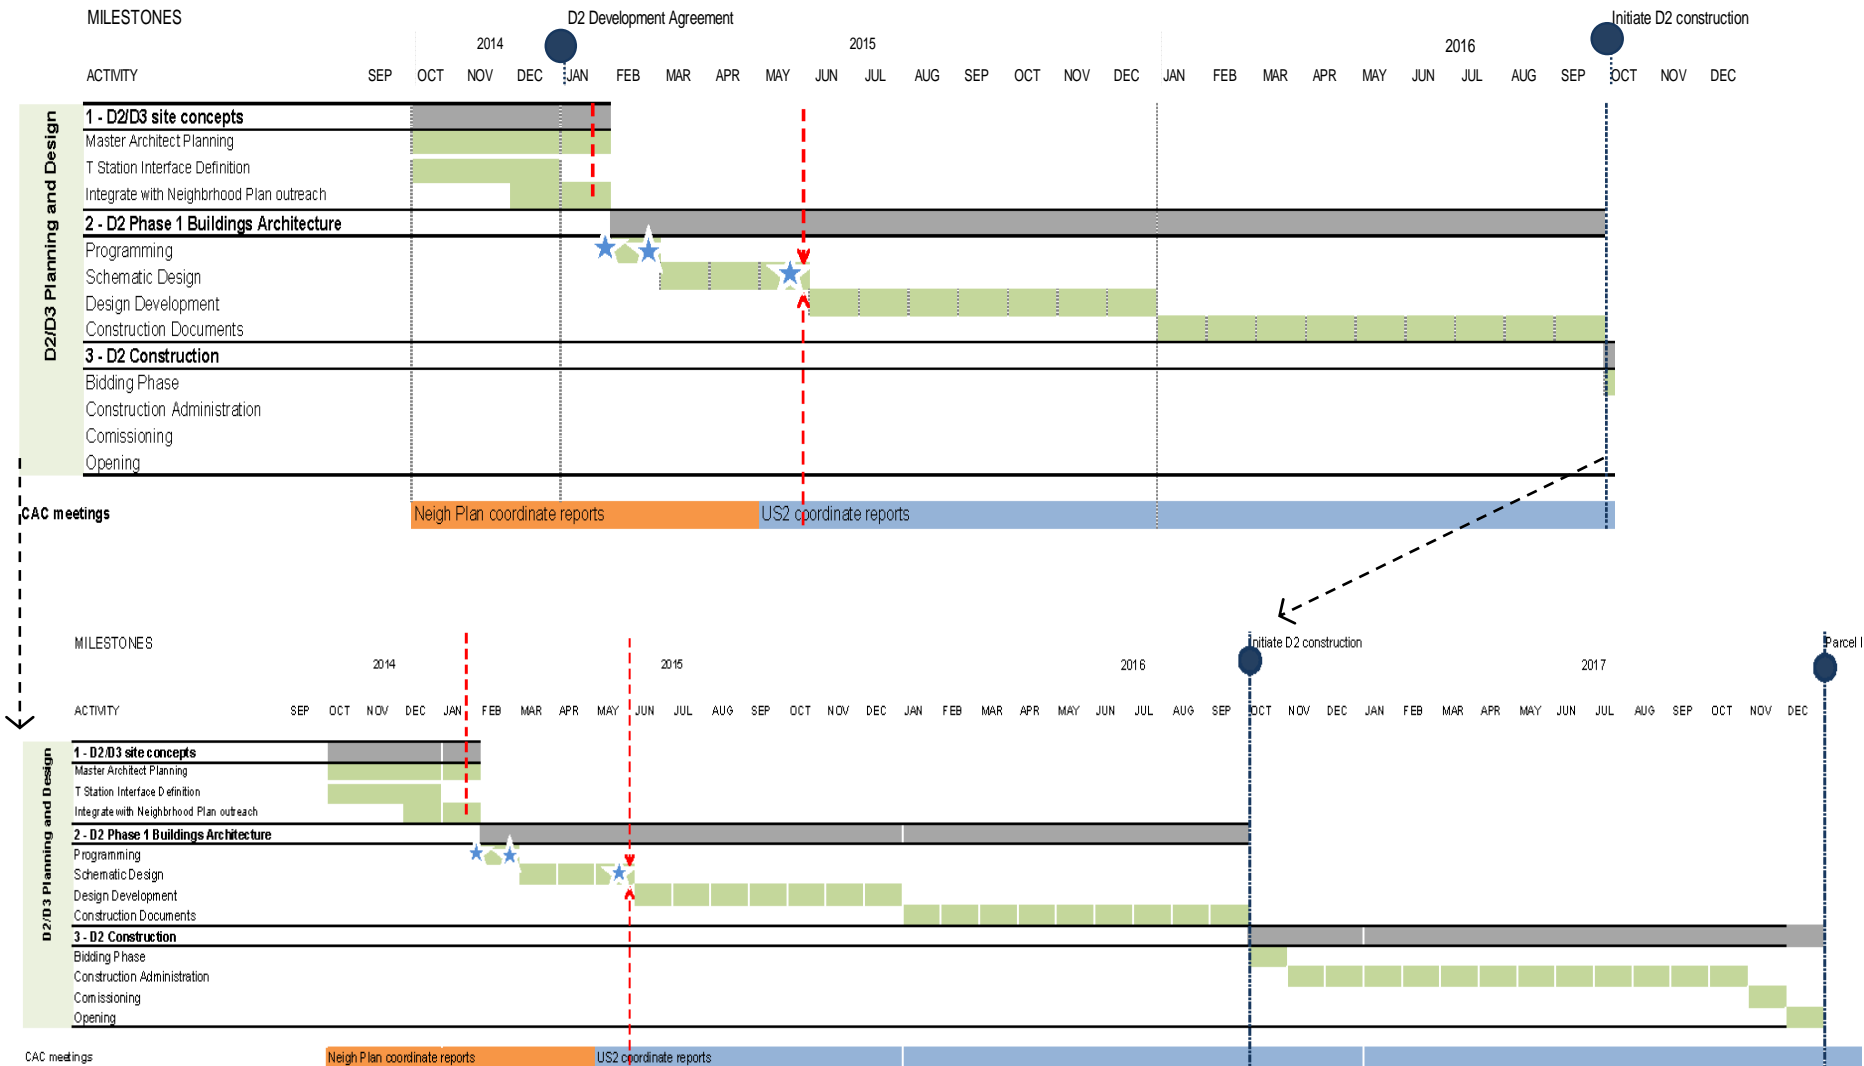

10/07/14

Union Square by Design Planning Schedule

Neighborhood Plan, Permits and MEPA

Neighborhood Plan, Permits and MEPA

Neighborhood Plan, Permits and MEPA

10/07/14

Union Square by Design Planning Schedule

MILESTONES