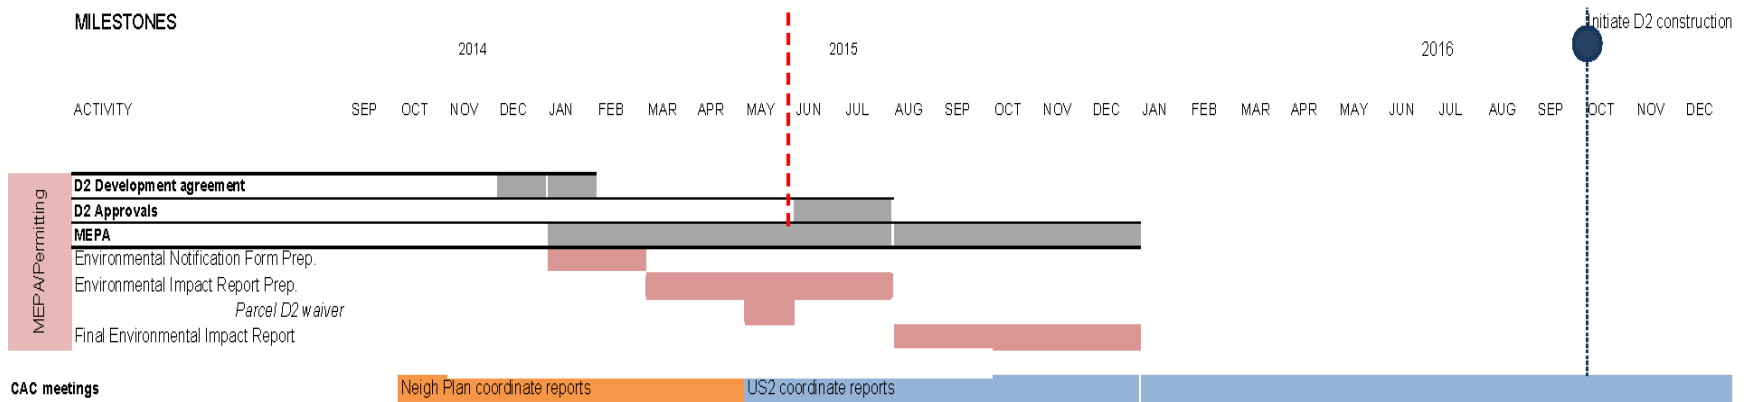

10/07/14

Union Square by Design Planning Schedule

Neighborhood Plan, Permits and MEPA

Neighborhood Plan, Permits and MEPA

Neighborhood Plan, Permits and MEPA

10/07/14

Union Square by Design Planning Schedule