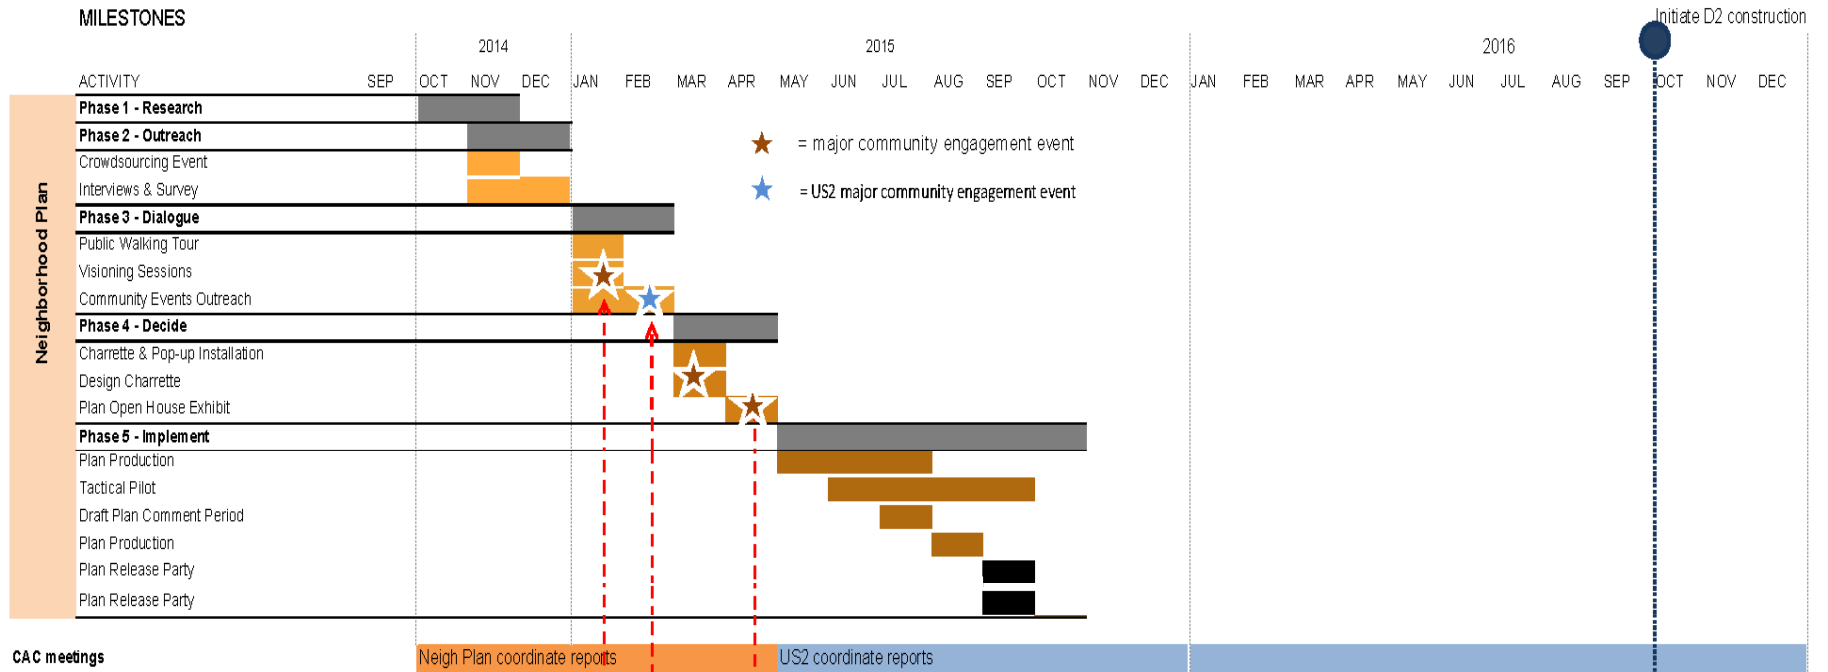

10/07/14

Union Square by Design Planning Schedule

Neighborhood Plan, Permits and MEPA

Neighborhood Plan, Permits and MEPA

Neighborhood Plan, Permits and MEPA

10/07/14

Union Square by Design Planning Schedule