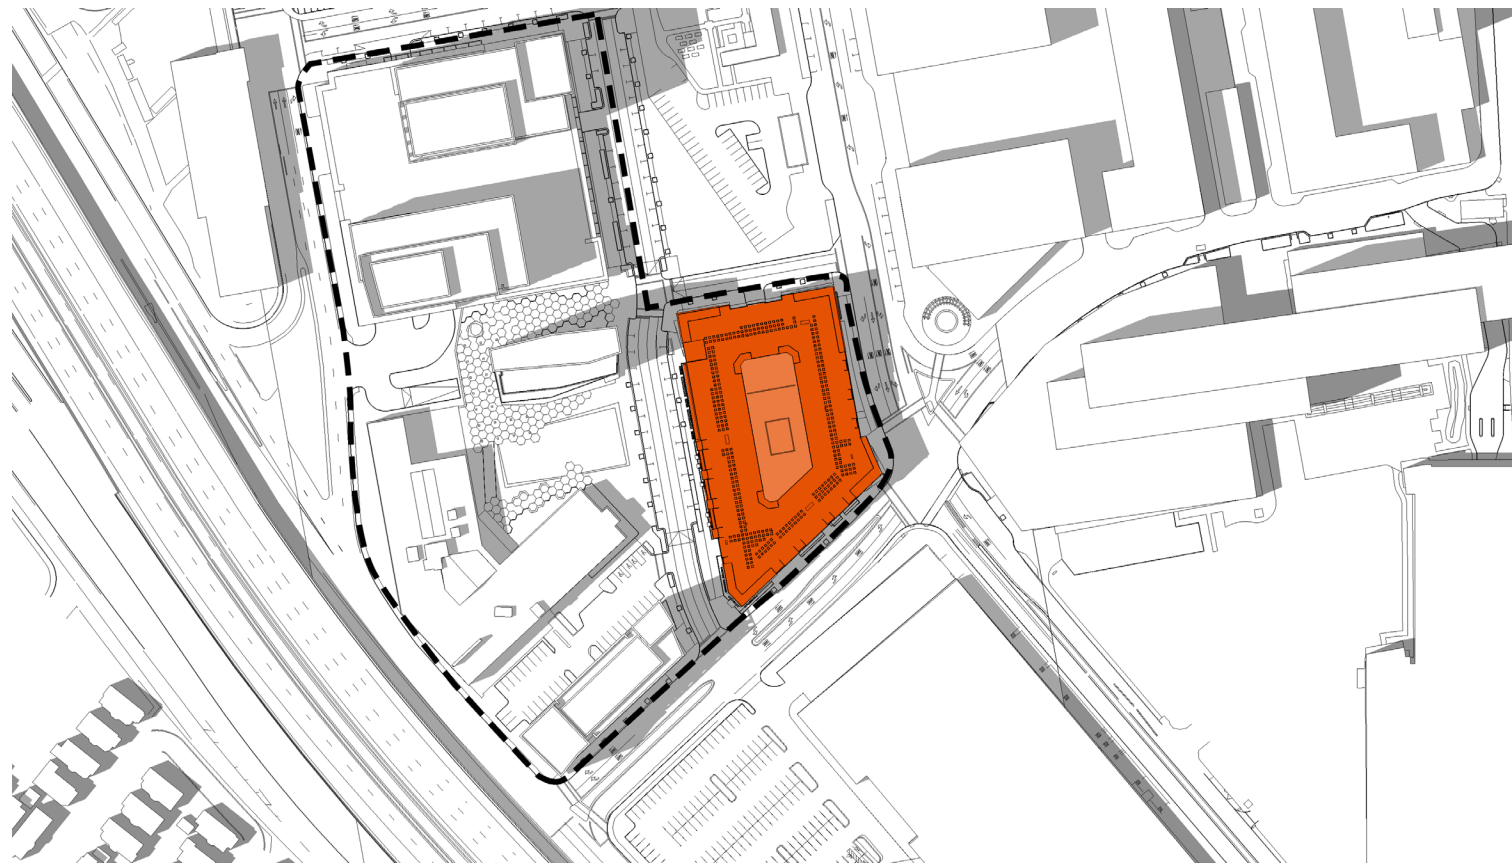

V – Shadow Studies

9:00 AM

12:00 PM

3:00 PM

6:00 PM

9:00 AM

12:00 PM

3:00 PM

6:00 PM

9:00 AM

12:00 PM

3:00 PM

6:00 PM

9:00 AM

12:00 PM

3:00 PM