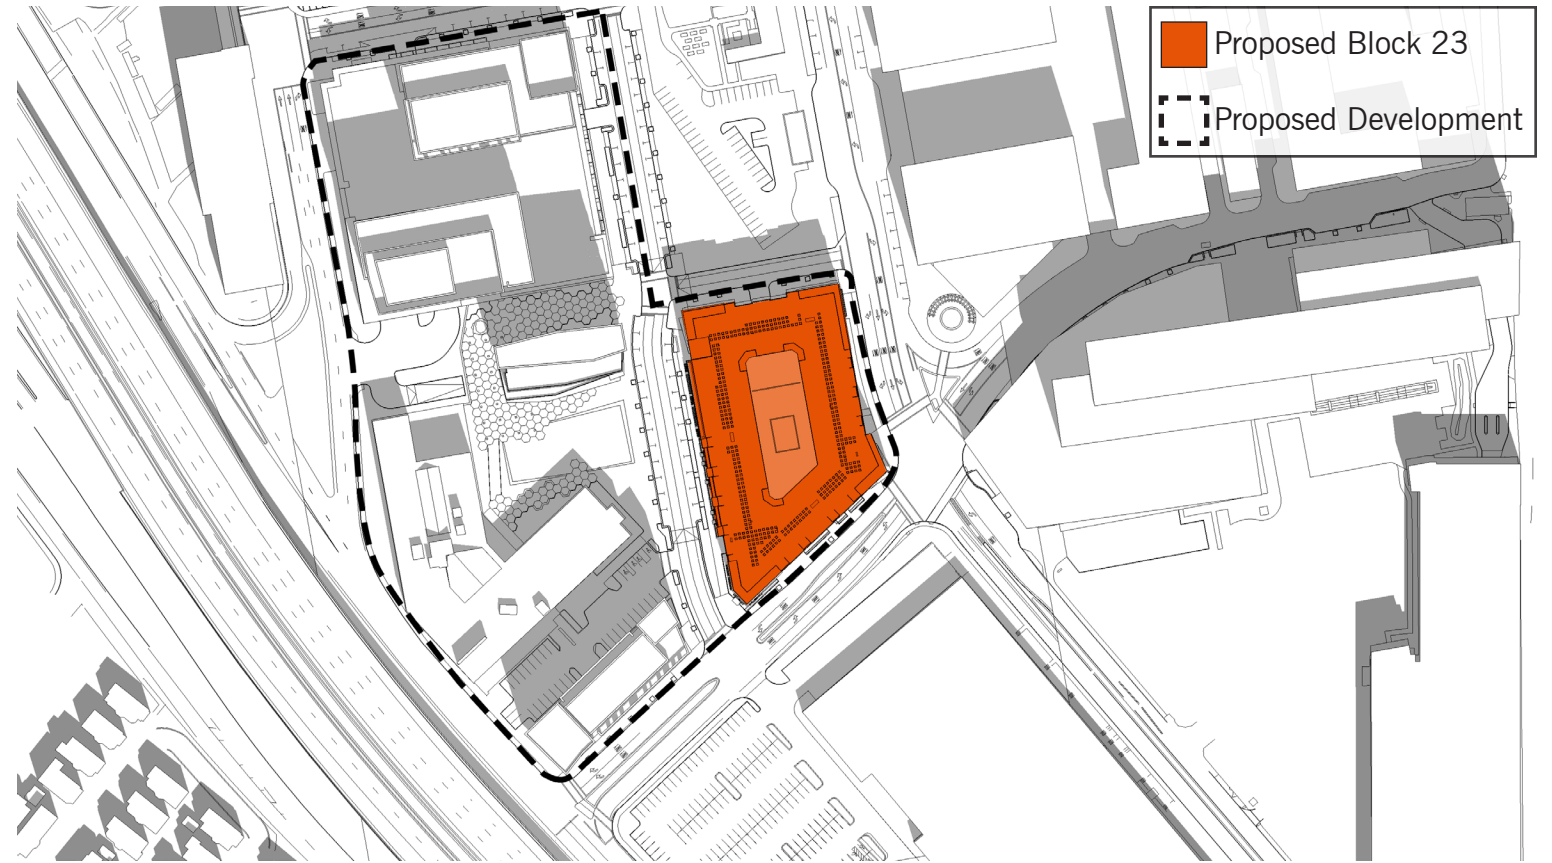

V – Shadow Studies

9:00 AM

12:00 PM

3:00 PM

6:00 PM

9:00 AM

12:00 PM

3:00 PM

6:00 PM

9:00 AM

12:00 PM

3:00 PM

6:00 PM

9:00 AM

12:00 PM

3:00 PM