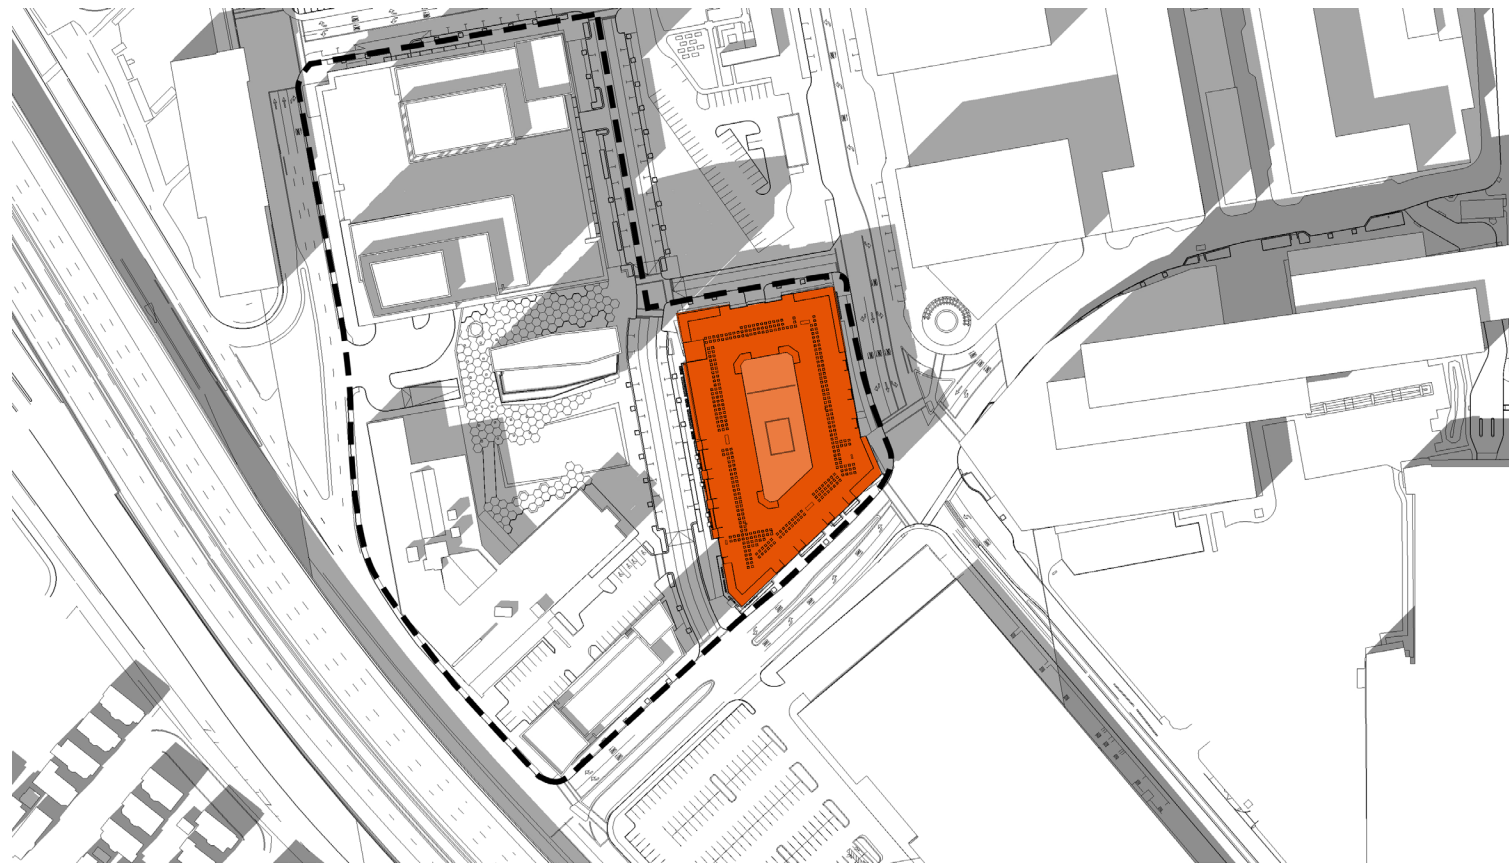

V – Shadow Studies

9:00 AM

12:00 PM

3:00 PM

6:00 PM

9:00 AM

12:00 PM

3:00 PM

6:00 PM

9:00 AM

12:00 PM

3:00 PM

6:00 PM

9:00 AM

12:00 PM

3:00 PM